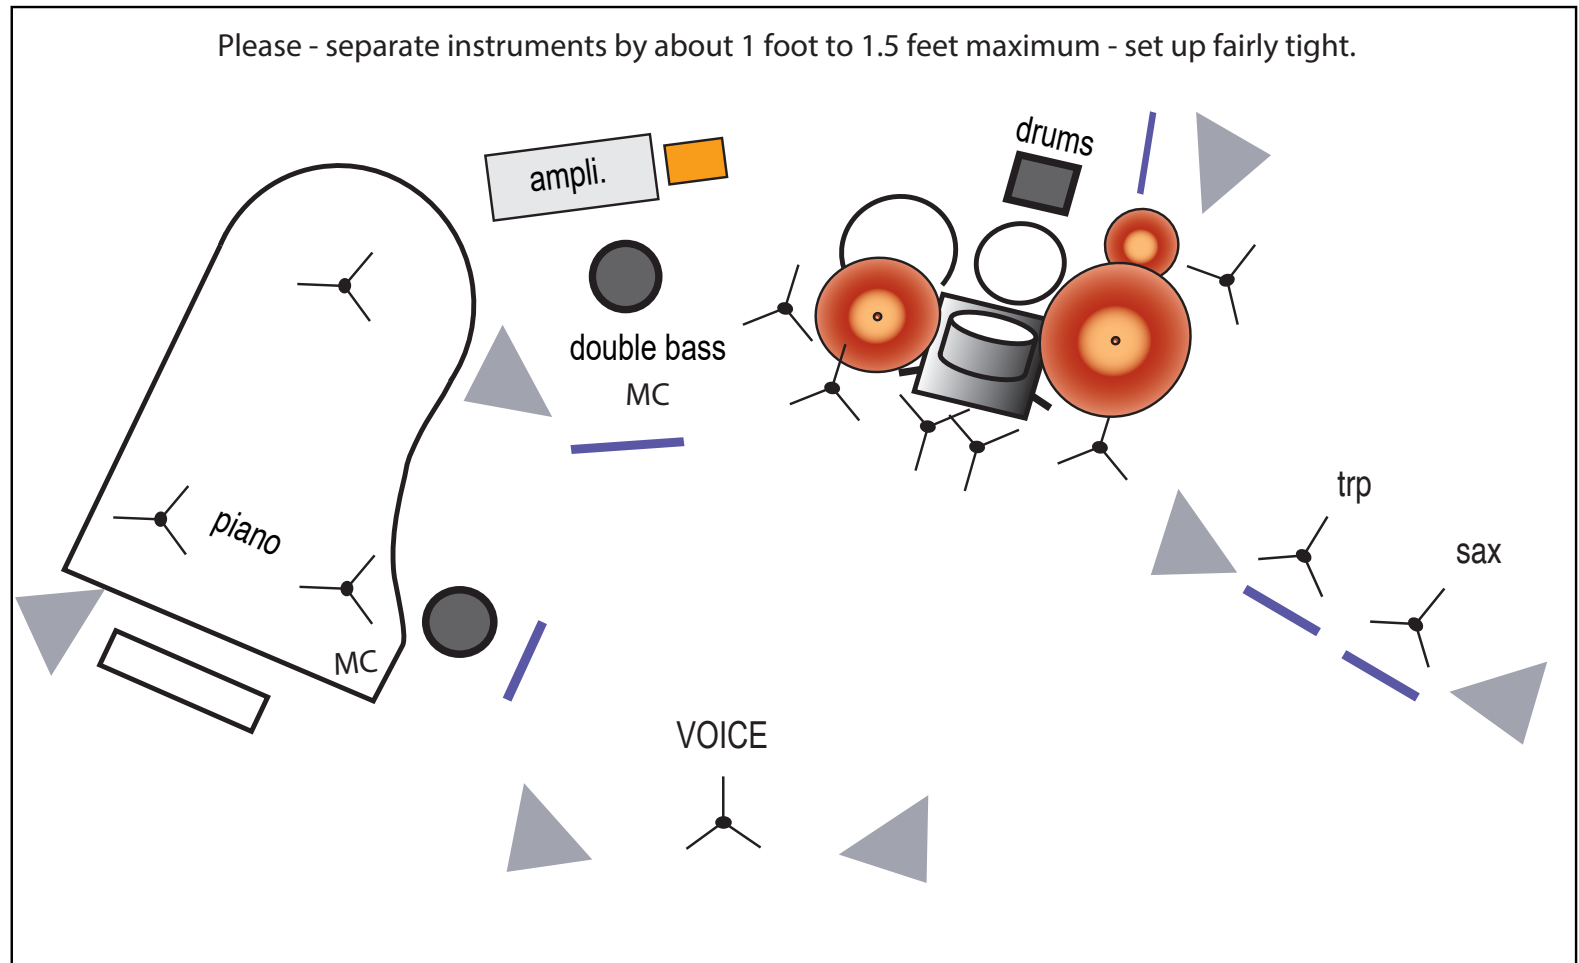

VODOVA DAY THE SHOW

SCAT C.A.T. and his musicians

TECHNICAL RIDER	
Set-up time	4 hours, including sound and lighting test
Teardown time	1 hour
Duration	75 minutes without intermission OR 2 hours with intermission
Space for record sales	1 table and 3 chairs at the hall's entrance or in the foyer (Sales provided by a volunteer from the SCAT C.A.T. team)
People on stage	Voice: Claude Arnold Thibault (C.A.T.) 5 musicians: <ul style="list-style-type: none"> • Piano • Saxophone • Trumpet • Double bass • Drums
Backline	1 stool (provided by the singer) 1 tuned grand piano, or electronic piano 1 stool for the double bass player 6 music stands <u>with small lamps</u> for the scores
Sound	1 Neumann microphone* with XLR cable (microphone and XLR cable provided by the singer) *requires the "Phantom Power" function on the mixing console 1 microphone stand at the front of the stage for the singer 3 microphones on stands + 3 direct boxes: trumpet, sax and double bass For the drums: 1 overhead, 1 for snare drum, 1 for bass drum Monitor speaker for each artist + video camera CONNECTION (to be confirmed)
Lighting	Lighting plan with 5 moods and 3 specials 2 gobos for effects (proposals below or equivalent, provided by the venue) <ul style="list-style-type: none"> • autumn leaves (on the floor) • stars (ceiling and backdrop curtain) Lighting on the audience set at 15% during the whole show.
Dressing rooms	Dressing room large enough for 6 artists 3 jugs of water with glasses Juices, beers
Photos/video	No audio, video or photography without the written permission of the artist.
Contact: Claude Arnold Thibault scatcatjazz@sympatico.ca (514) 258-1230	

7 monitors
6 mix
5 music stands (1 near pn)

6 towels
Water bottles

Legend

= Monitor

= Microphone

— = Music stand

= Direct box

= Stool